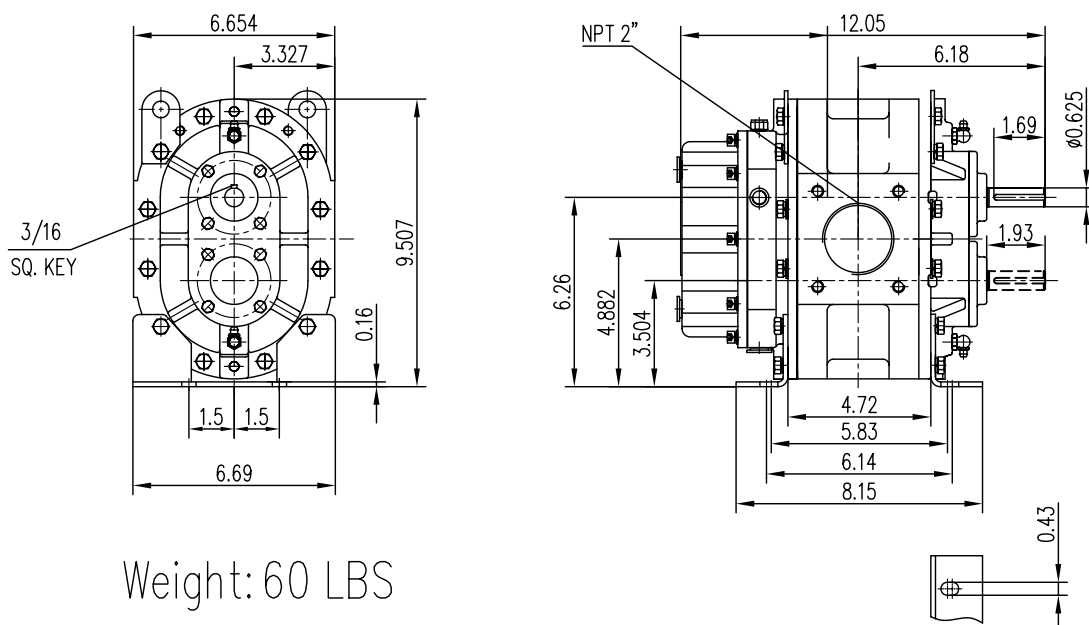

### Vertical Flow Configuration

Unit: inch

Weight: 60 LBS

ZZ2L

### Horizontal Flow Configuration

Unit: inch

Weight: 60 LBS