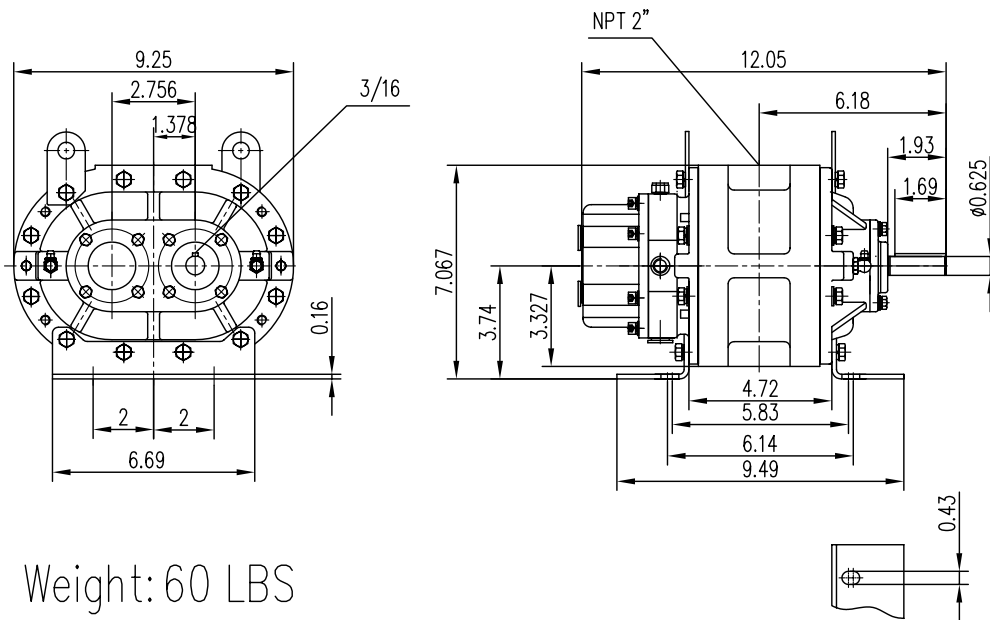

### Vertical Flow Configuration

Unit: inch

Weight: 60 LBS

ZZ2L

### Horizontal Flow Configuration

Unit: inch

Weight: 60 LBS