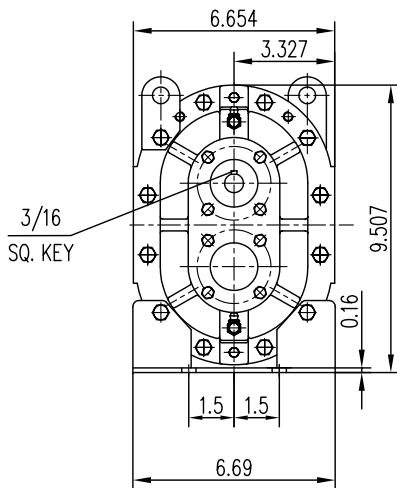

EurusBlower

ZZ2M

Vertical Flow Configuration

Unit: inch

Weight: 48 LBS

ZZ2M

Horizontal Flow Configuration

Unit: inch

Weight: 48 LBS