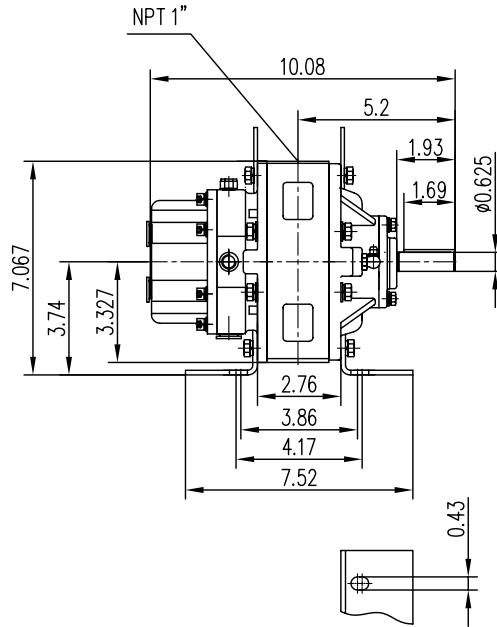

EurusBlower

ZZ2M

Vertical Flow Configuration

Unit: inch

Weight: 48 LBS

ZZ2M

Horizontal Flow Configuration

Unit: inch

Weight: 48 LBS