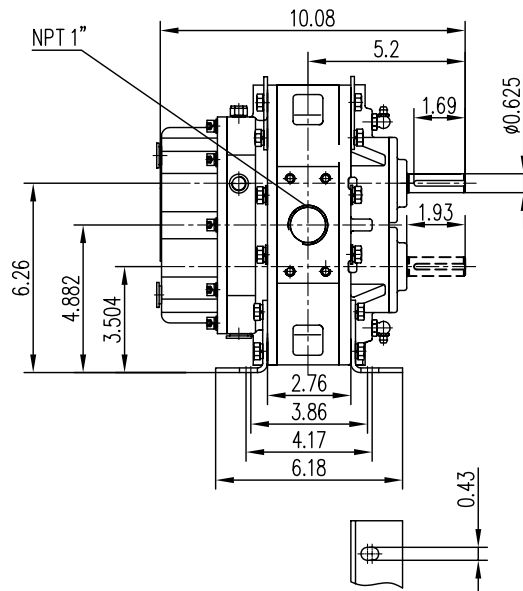

EurusBlower

ZZ2M

Vertical Flow Configuration

Unit: inch

Weight: 48 LBS

ZZ2M

Horizontal Flow Configuration

Unit: inch

Weight: 48 LBS