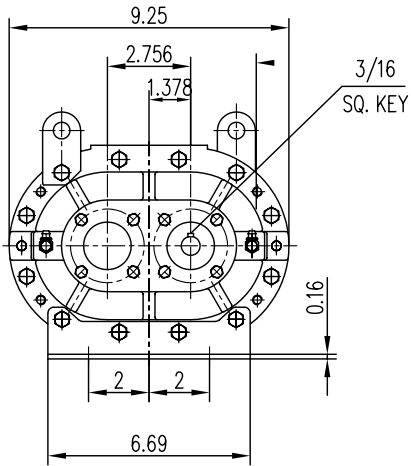

EurusBlower

ZZ2M

Vertical Flow Configuration

Unit: inch

Weight: 48 LBS

ZZ2M

Horizontal Flow Configuration

Unit: inch

Weight: 48 LBS