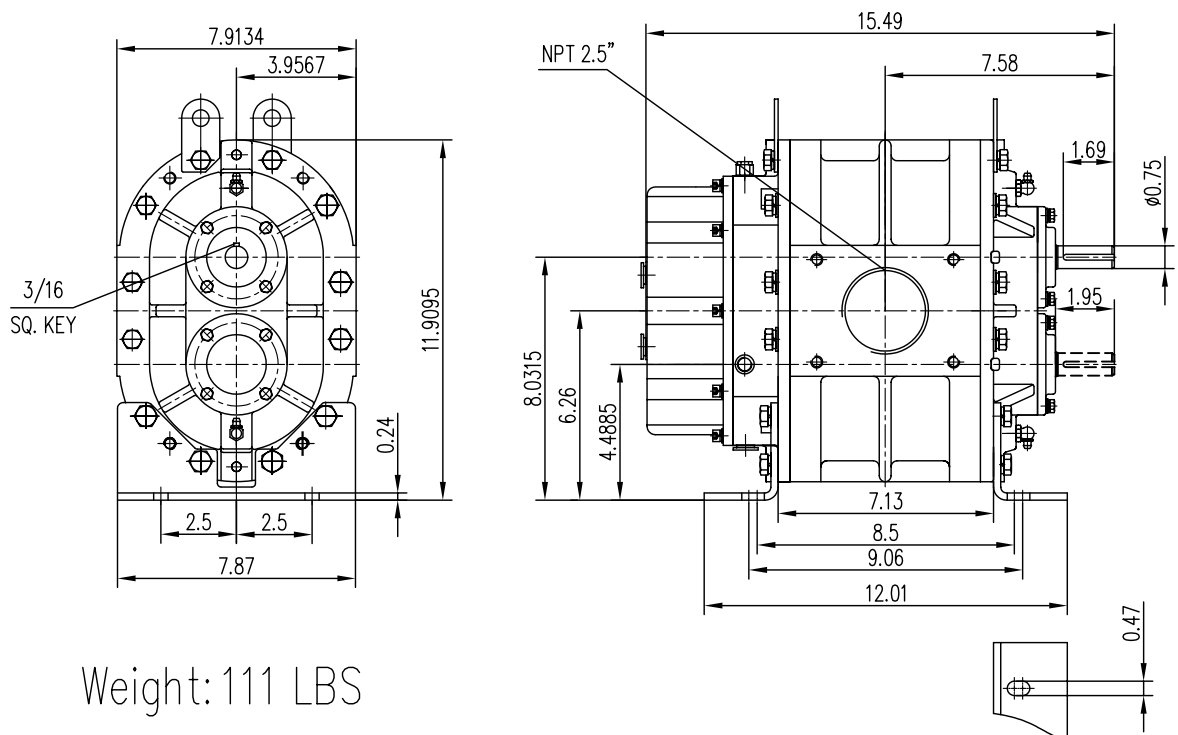

EurusBlower

ZZ3L

Vertical Flow Configuration

Unit: inch

Weight: 111 LBS

ZZ3L

Horizontal Flow Configuration

Unit: inch

Weight: 111 LBS