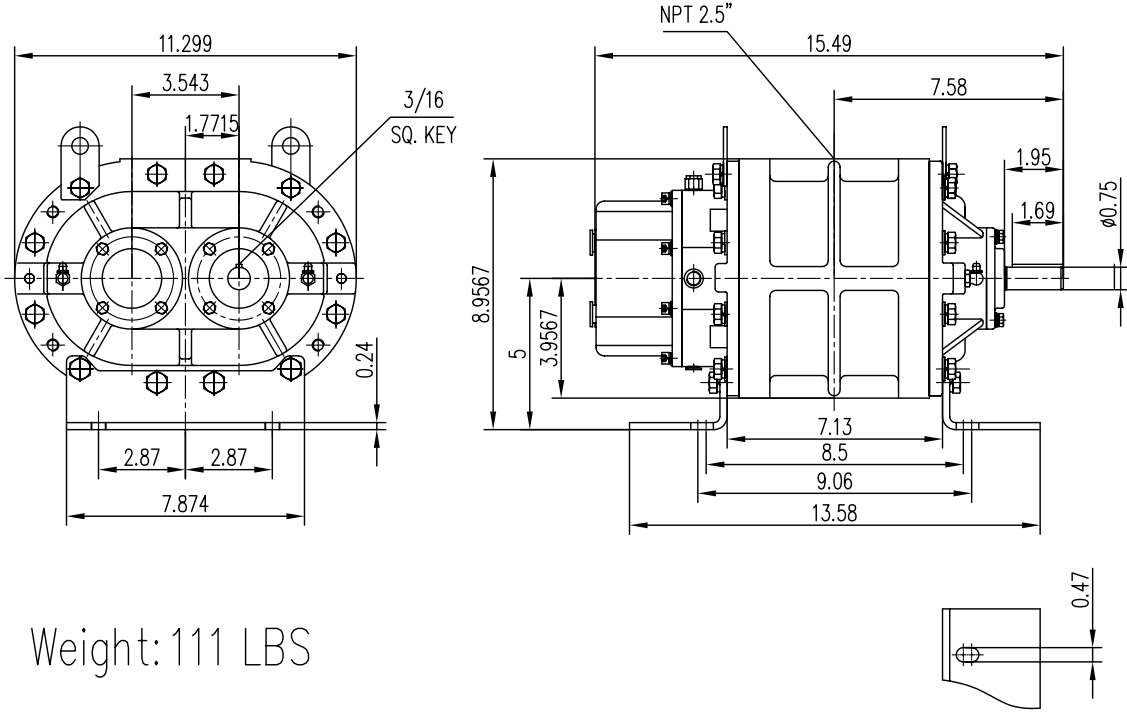

EurusBlower

ZZ3L

Vertical Flow Configuration

Unit: inch

Weight: 111 LBS

ZZ3L

Horizontal Flow Configuration

Unit: inch

Weight: 111 LBS