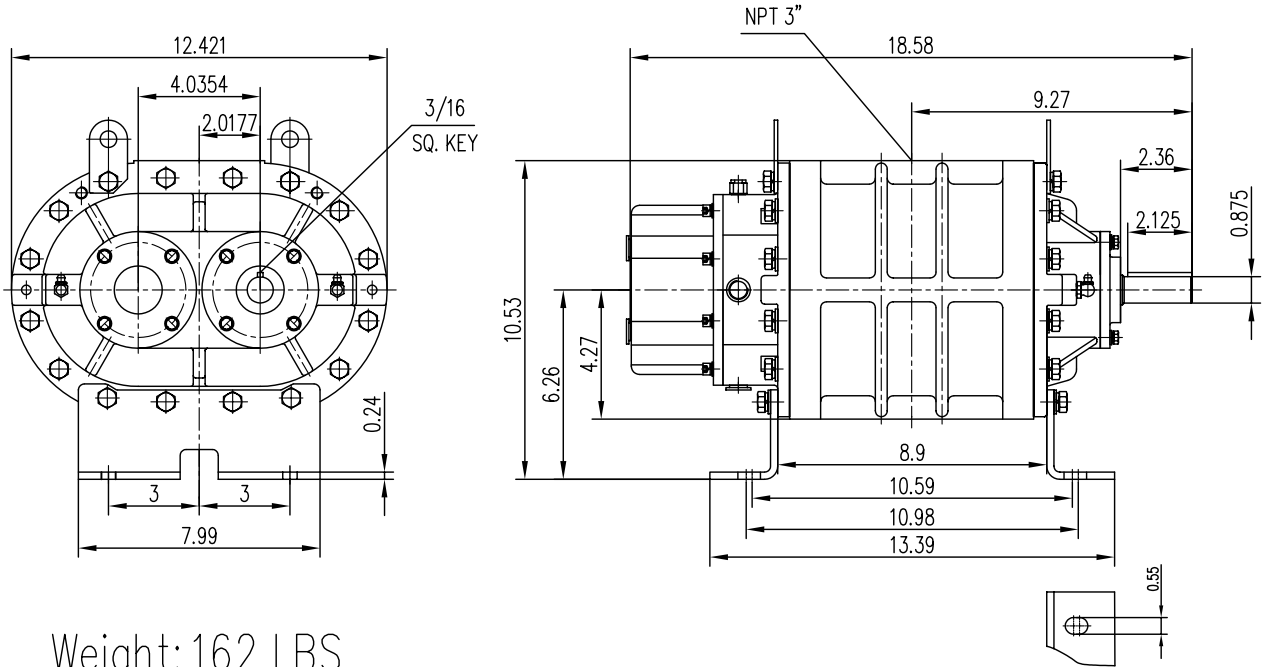

### Vertical Flow Configuration

Unit: inch

Weight: 162 LBS

### Horizontal Flow Configuration

Unit: inch

Weight: 162 LBS