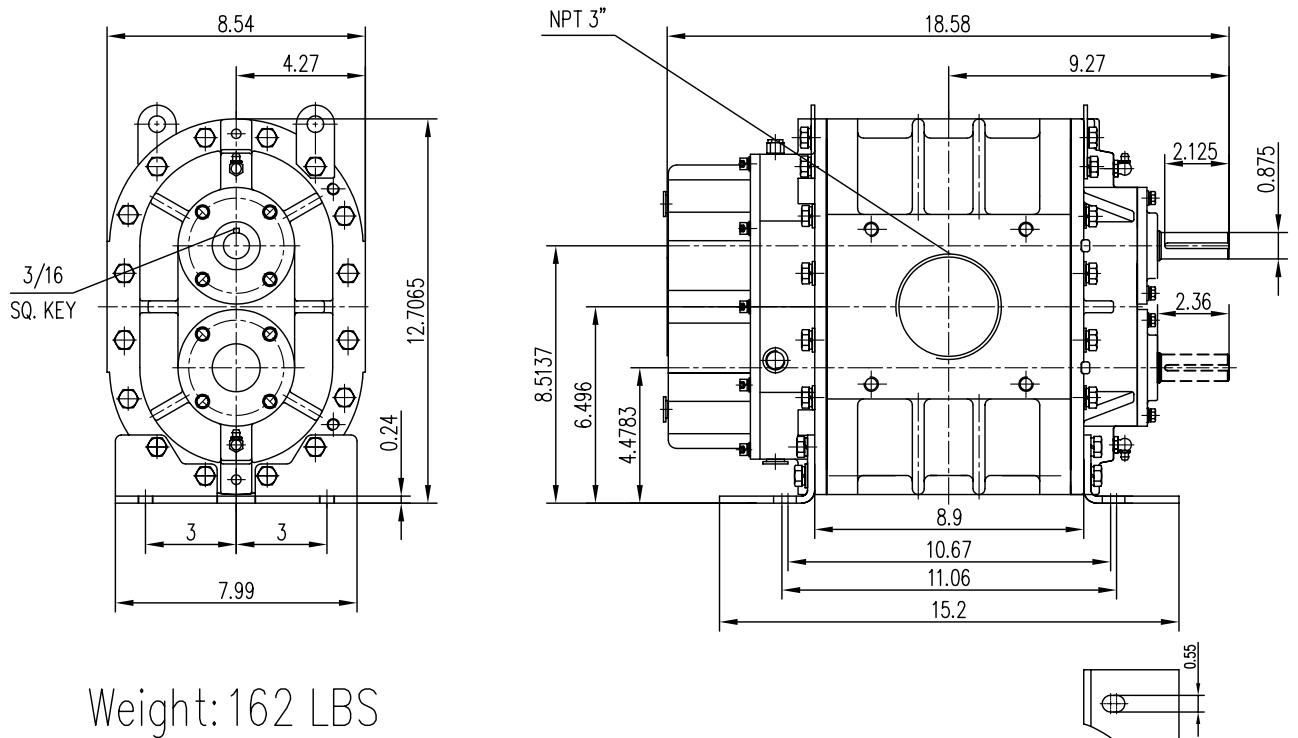

### Vertical Flow Configuration

Unit: inch

Weight: 162 LBS

### Horizontal Flow Configuration

Unit: inch

Weight: 162 LBS