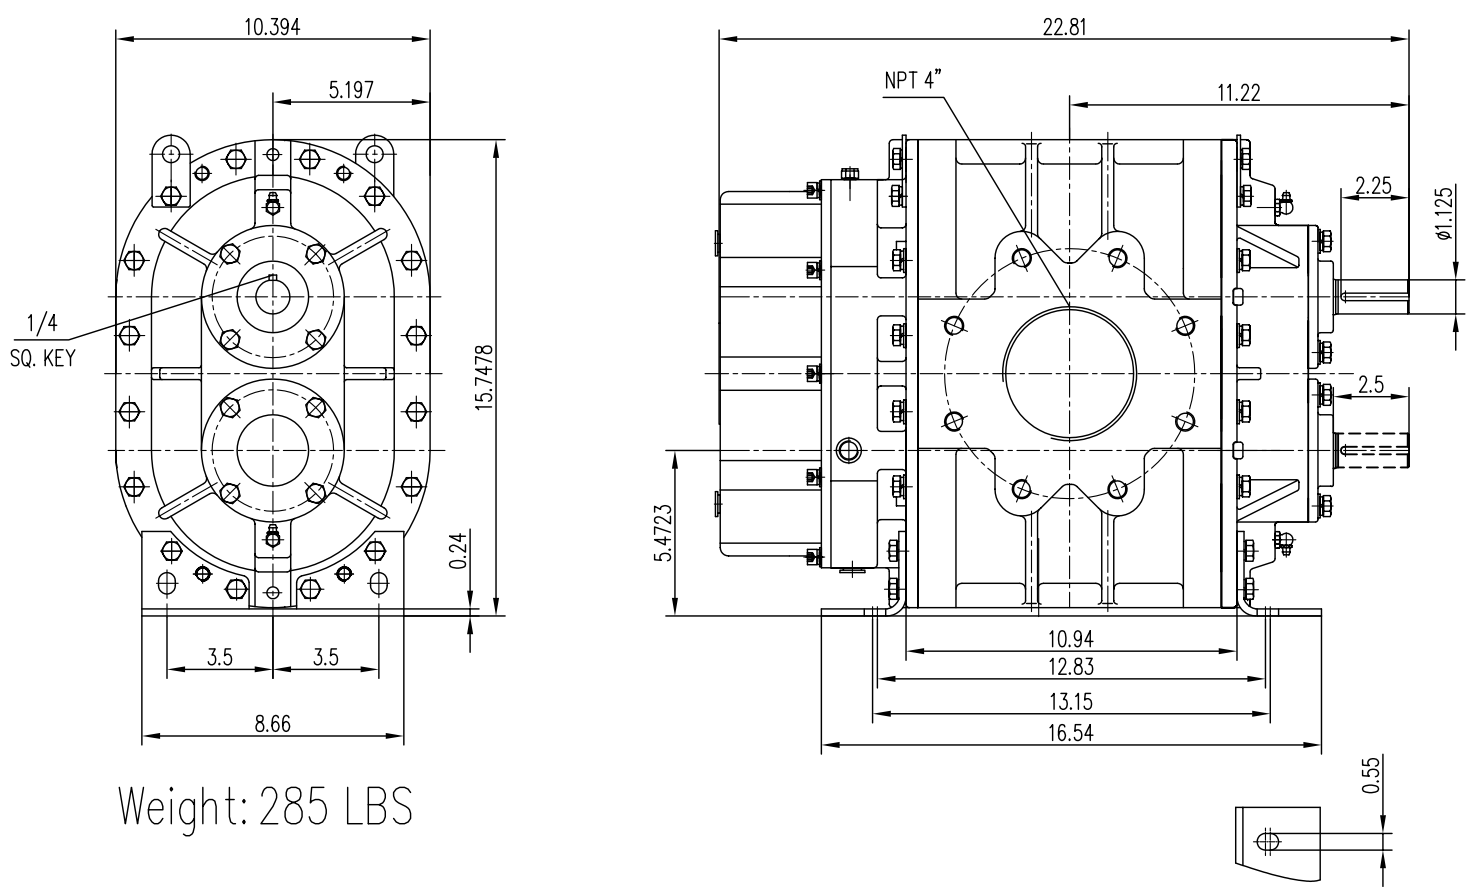

EurusBlower

ZZ5L

Vertical Flow Configuration

Unit: inch

Weight: 285 LBS

ZZ5L

Horizontal Flow Configuration

Unit: inch

Weight: 285 LBS