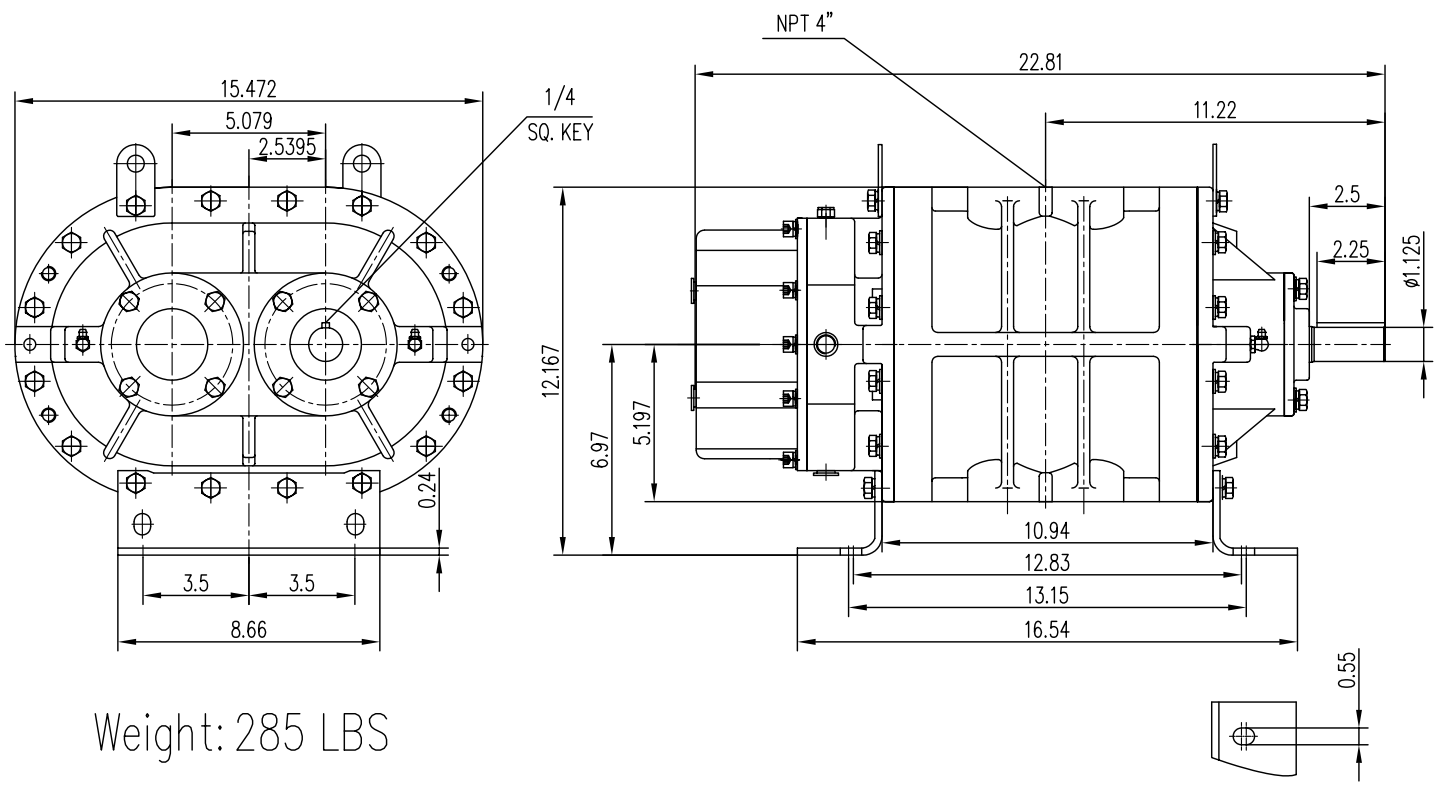

EurusBlower

ZZ5L

Vertical Flow Configuration

Unit: inch

Weight: 285 LBS

ZZ5L

Horizontal Flow Configuration

Unit: inch

Weight: 285 LBS